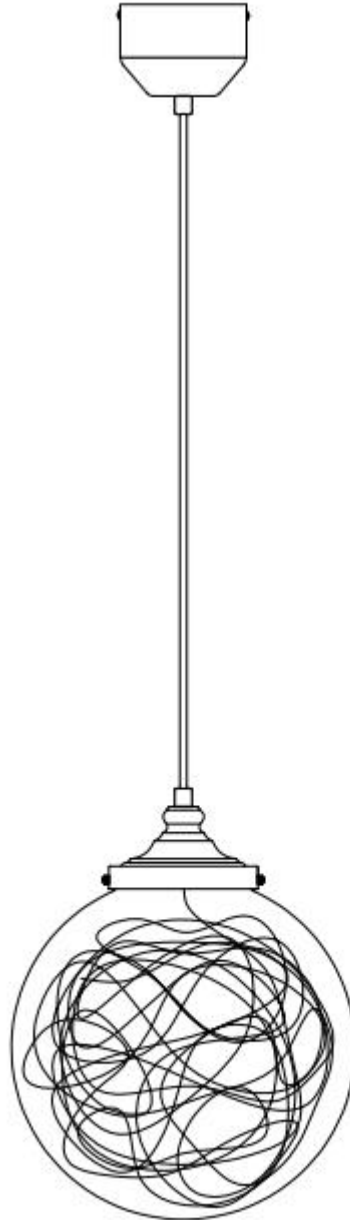

Assembly Instruction

MONTERINGSANVISNING | MONTAGEANLEITUNGEN

ProductNumber:17028-001

Description:Lemans - Pendant Lamp

@Venturehomese
@Venture.Design

Do not tighten screws until all screws
have been assembled !

**Venture
home**

ENG

Caution

- This product is made for indoor use only
- As the temperature of the lamp body and bulb is high after the light is turned on, do not let children touch the lamp. Electrical components and bulbs are only to be handled by adults.
- Clean the product with a soft cloth. Do not use water! The Product should not come in touch with fluids, gas, humidity or casutic materials.
- Do not cover the luminaire with any objects.
- Only rated voltage and frequence should be used with this product.
- Check the powercable carefully, do not connect the product if any damages can be found iin the cable.
- Only the manufacturer, their service agent or other qualified person may repair and or replace damaged parts.
- Installation must be made with the correct screws and screwcups. These parts are not included with this product as different materials demand different standards.

Article No:17028-001

220~240V 50/60Hz

LED 18W

Batch: 2516_2523

VentureDesign.se

Venture Design

@Venturehomese
@Venture.Design

**Venture
home**